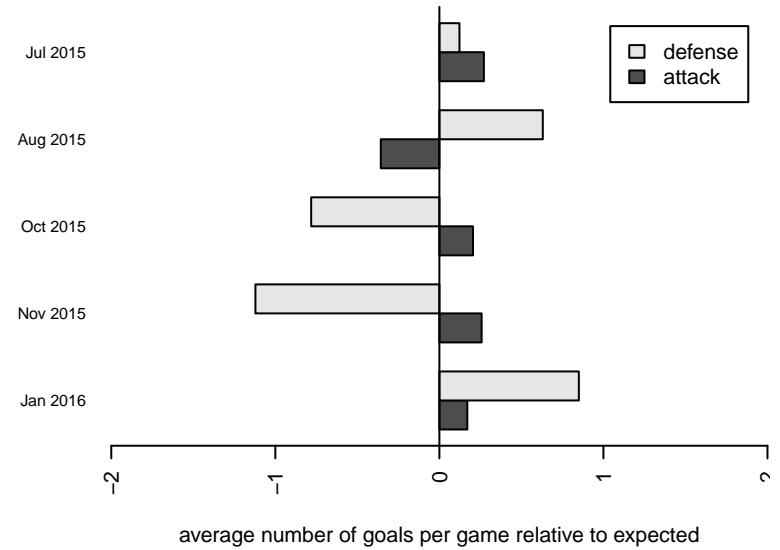

Performance relative to 13 month average