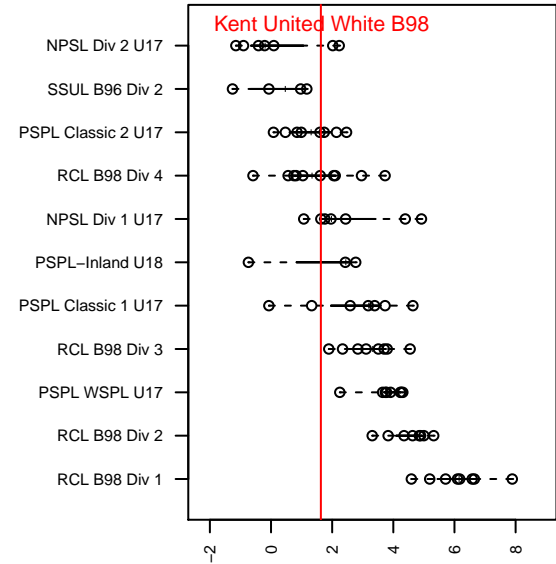

# Kent United White B98

Kent United  
 Kent, WA  
 B98 total strength=1413  
 attack=8.35 defense=8.36  
 fall league = NPSL Div 1 U17

alt names used:  
 KENT UNITED KU B-98 WHITE (WA)  
 KU B98 White  
 Kent United B98 White  
 Kent United B98 White

Venues played:  
 2015 KCC HS  
 2015 Crossfire Select BU16-17  
 2015 Mt Hood Challenge U17-19  
 2015 Bigfoot Gold U17  
 2015 NPSL Division 1 U17  
 2015 Founders Cup B98

**Kent United White B98**  
 Dots are actual minus expected GF (blue circles) and GA (red triangles).  
 Blue line is smoothed change in attack strength. Red is smoothed change in defense strength.

**attack and defense variance (black dot)  
relative to other teams  
and top 10 in region**

**attack and defense rating  
relative to others at age  
and all opponents in last 13 months**

**Performance relative to 13 month average**