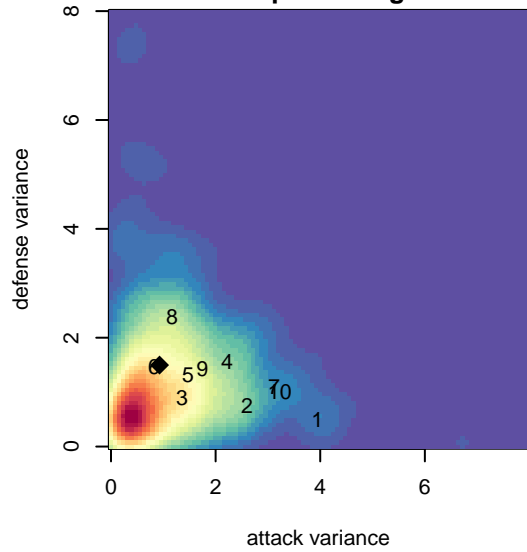

# Kent United White B98

Kent United  
 Kent, WA  
 B98 total strength=1413  
 attack=8.35 defense=8.36  
 fall league = NPSL Div 1 U17

alt names used:  
 KENT UNITED KU B-98 WHITE (WA)  
 KU B98 White  
 Kent United B98 White  
 Kent United B98 White

Venues played:  
 2015 KCC HS  
 2015 Crossfire Select BU16-17  
 2015 Mt Hood Challenge U17-19  
 2015 Bigfoot Gold U17  
 2015 NPSL Division 1 U17  
 2015 Founders Cup B98

**Kent United White B98**  
 Dots are actual minus expected GF (blue circles) and GA (red triangles).  
 Blue line is smoothed change in attack strength. Red is smoothed change in defense strength.

**attack and defense variance (black dot)  
relative to other teams  
and top 10 in region**

**attack and defense rating  
relative to others at age  
and all opponents in last 13 months**

**Performance relative to 13 month average**