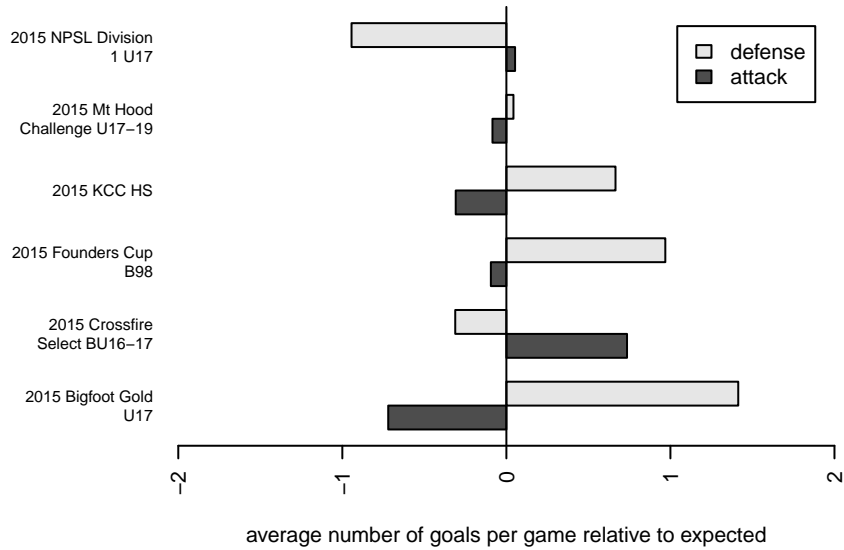

# Kent United White B98

Kent United  
 Kent, WA  
 B98 total strength=1413  
 attack=8.35 defense=8.36  
 fall league = NPSL Div 1 U17

alt names used:  
 KENT UNITED KU B-98 WHITE (WA)  
 KU B98 White  
 Kent United B98 White  
 Kent United B98 White

Venues played:  
 2015 KCC HS  
 2015 Crossfire Select BU16-17  
 2015 Mt Hood Challenge U17-19  
 2015 Bigfoot Gold U17  
 2015 NPSL Division 1 U17  
 2015 Founders Cup B98

**Kent United White B98**  
 Dots are actual minus expected GF (blue circles) and GA (red triangles).  
 Blue line is smoothed change in attack strength. Red is smoothed change in defense strength.

**attack and defense variance (black dot)  
relative to other teams  
and top 10 in region**

**attack and defense rating  
relative to others at age  
and all opponents in last 13 months**

**Performance relative to 13 month average**