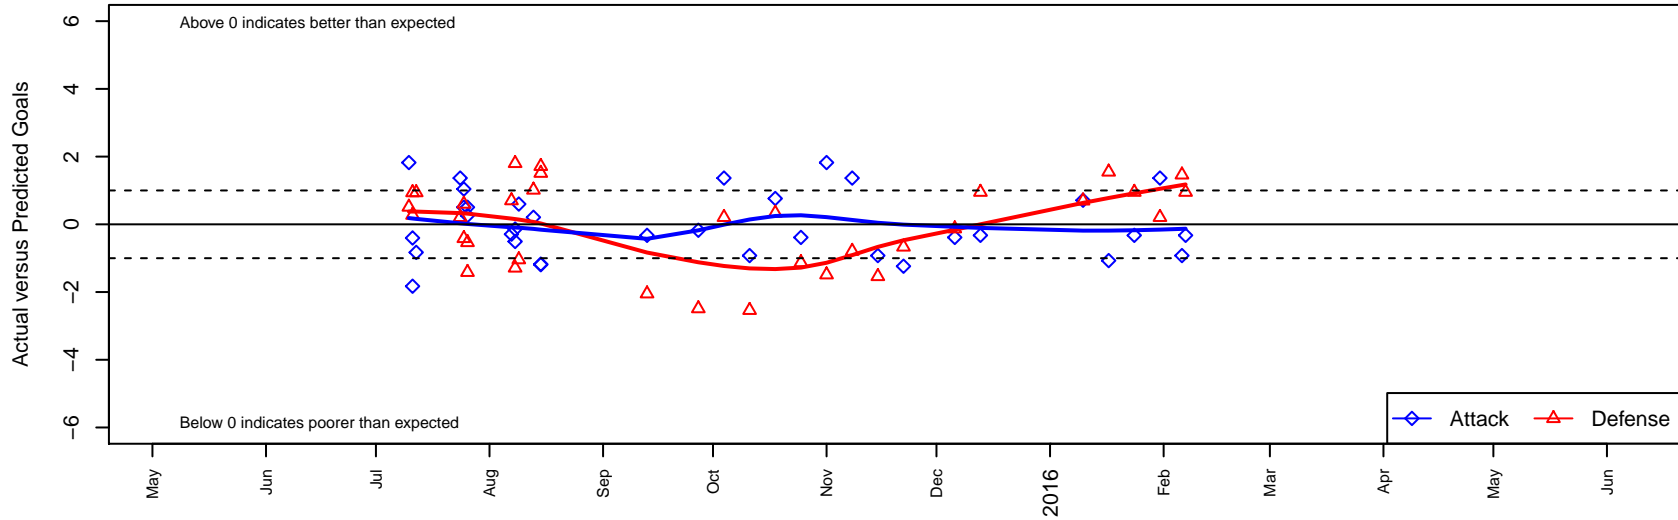

# Kent United White B98

Kent United  
 Kent, WA  
 B98 total strength=1413  
 attack=8.35 defense=8.36  
 fall league = NPSL Div 1 U17

alt names used:  
 KENT UNITED KU B-98 WHITE (WA)  
 KU B98 White  
 Kent United B98 White  
 Kent United B98 White

Venues played:  
 2015 KCC HS  
 2015 Crossfire Select BU16-17  
 2015 Mt Hood Challenge U17-19  
 2015 Bigfoot Gold U17  
 2015 NPSL Division 1 U17  
 2015 Founders Cup B98

**Kent United White B98**  
 Dots are actual minus expected GF (blue circles) and GA (red triangles).  
 Blue line is smoothed change in attack strength. Red is smoothed change in defense strength.

**attack and defense variance (black dot)  
relative to other teams  
and top 10 in region**

**attack and defense rating  
relative to others at age  
and all opponents in last 13 months**

**Performance relative to 13 month average**